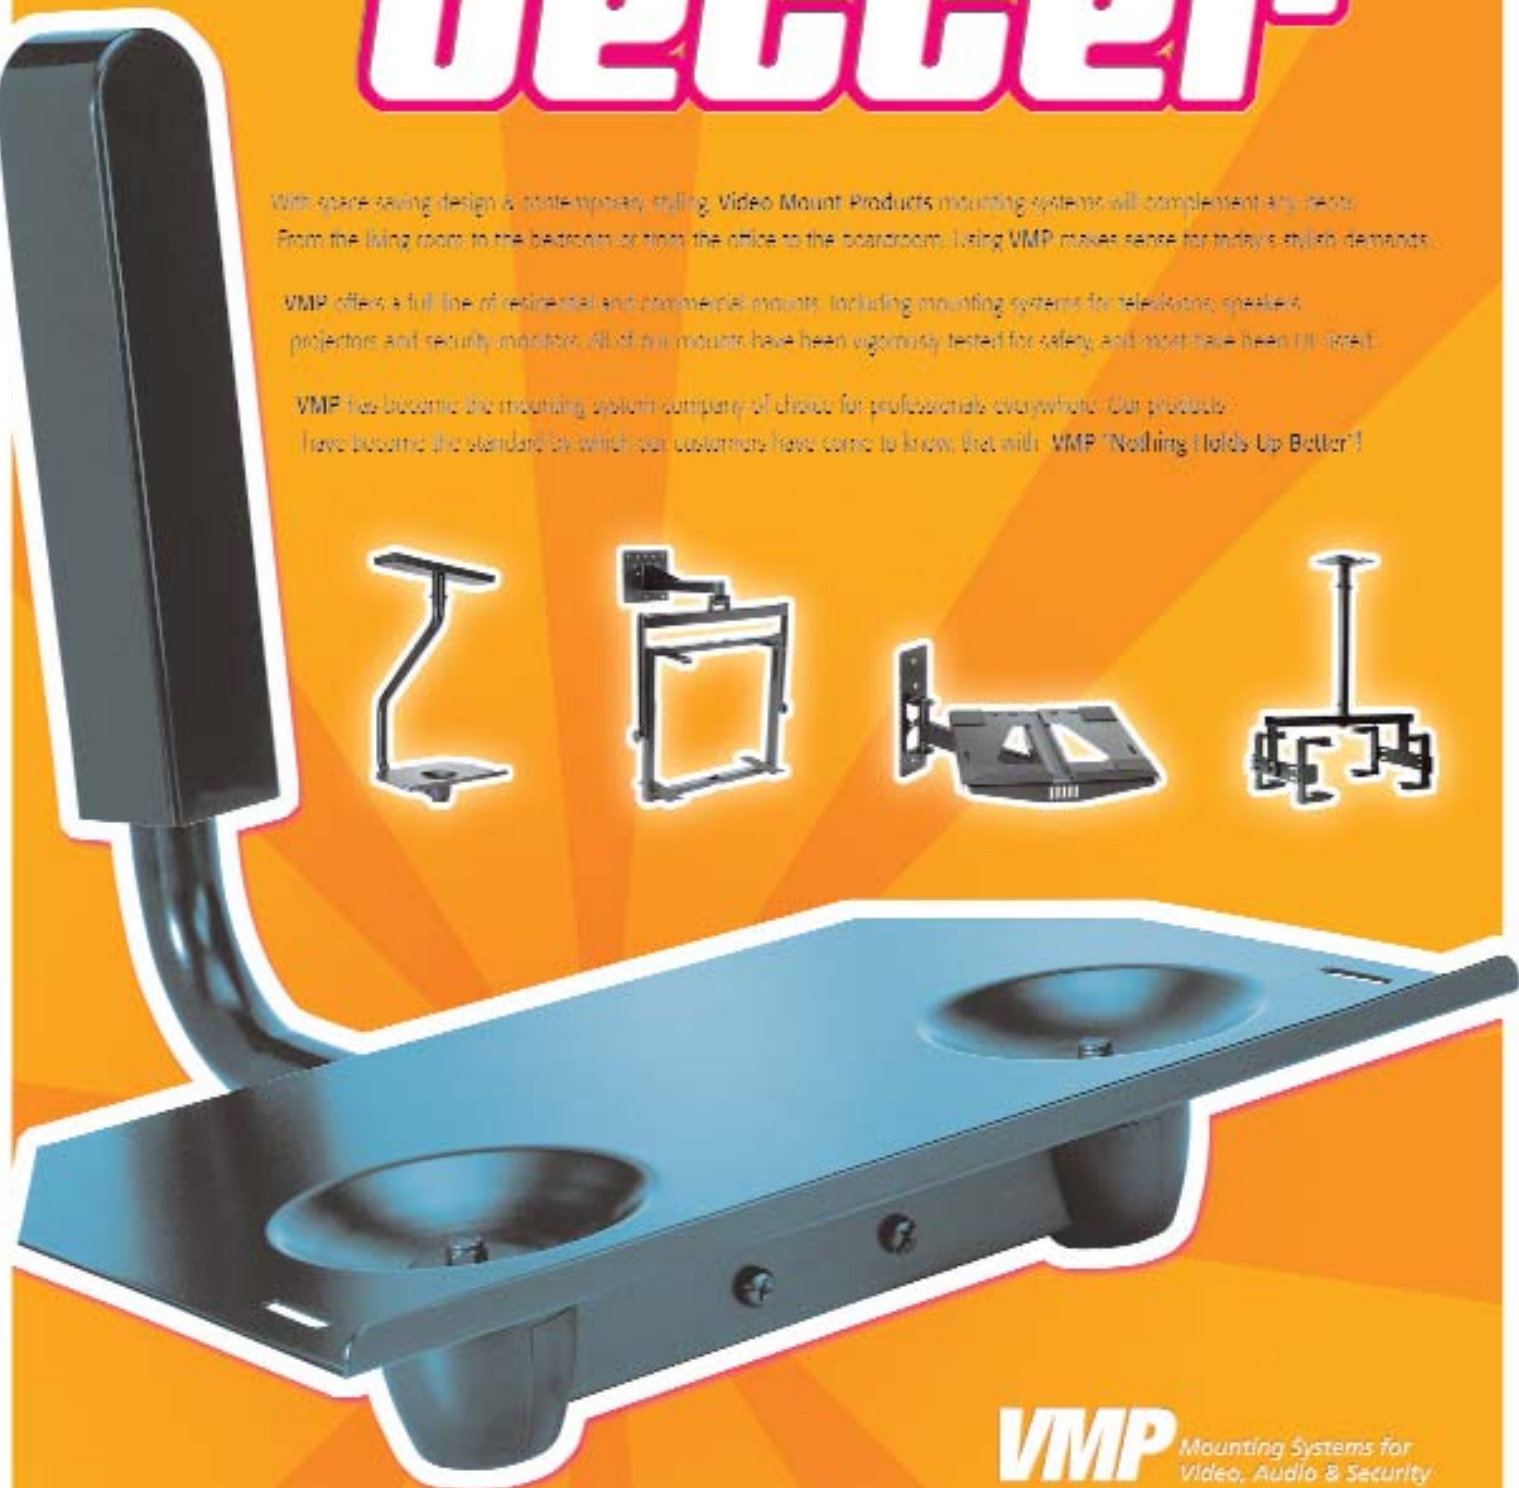

nothing holds up better

With space-saving design & contemporary styling, Video Mount Products mounting systems will complement any décor. From the living room to the bedroom or from the office to the boardroom, using VMP makes sense for today's stylish demands.

VMP offers a full line of residential and commercial mounts, including mounting systems for televisions, speakers, projectors and security monitors. All of our mounts have been vigorously tested for safety, and most have been UL listed.

VMP has become the mounting system company of choice for professionals everywhere. Our products have become the standard by which our customers have come to know that with VMP "Nothing Holds Up Better!"

VMP Mounting Systems for
Video, Audio & Security

VIDEOMOUNT.COM VIDEOMOUNT.COM VIDEOMOUNT.COM